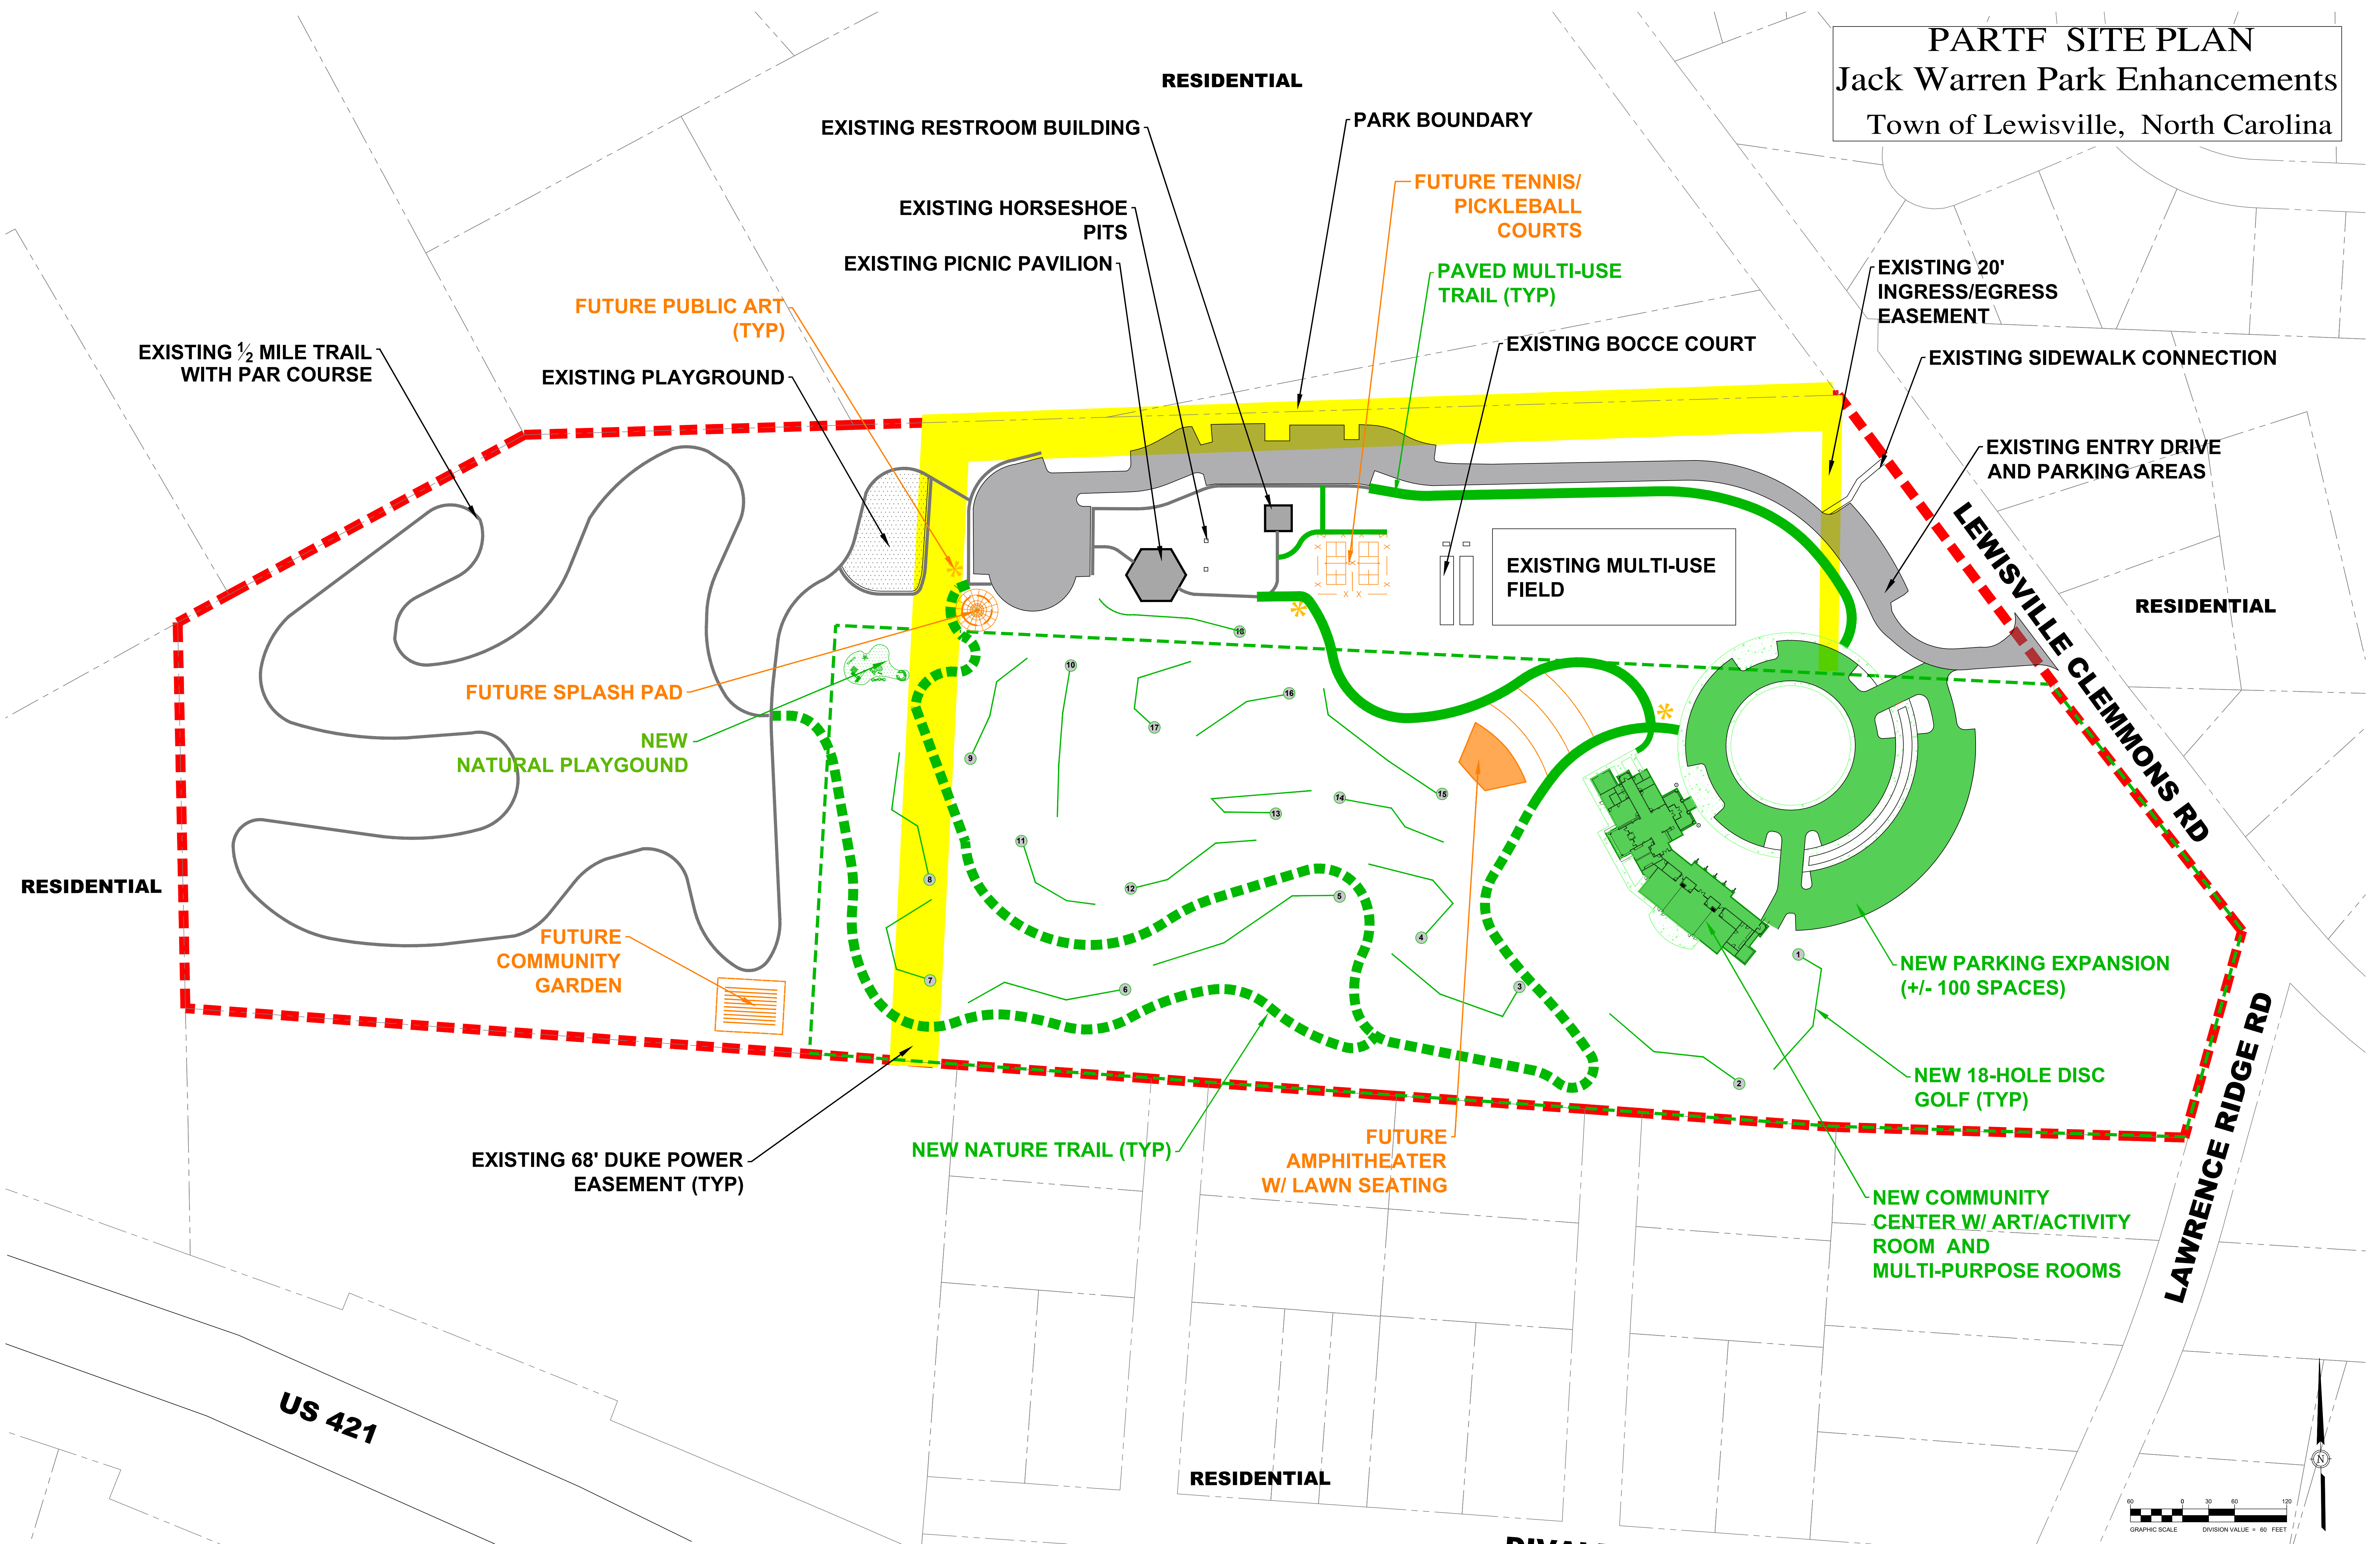

**PARTF SITE PLAN**  
**Jack Warren Park Enhancements**  
 Town of Lewisville, North Carolina

04/02/2020

**Legend**

- Existing Park Facility
- Easement
- Land to be Acquired
- PARTF Requested
- Future Phase
- Park Boundary (31 Acres)