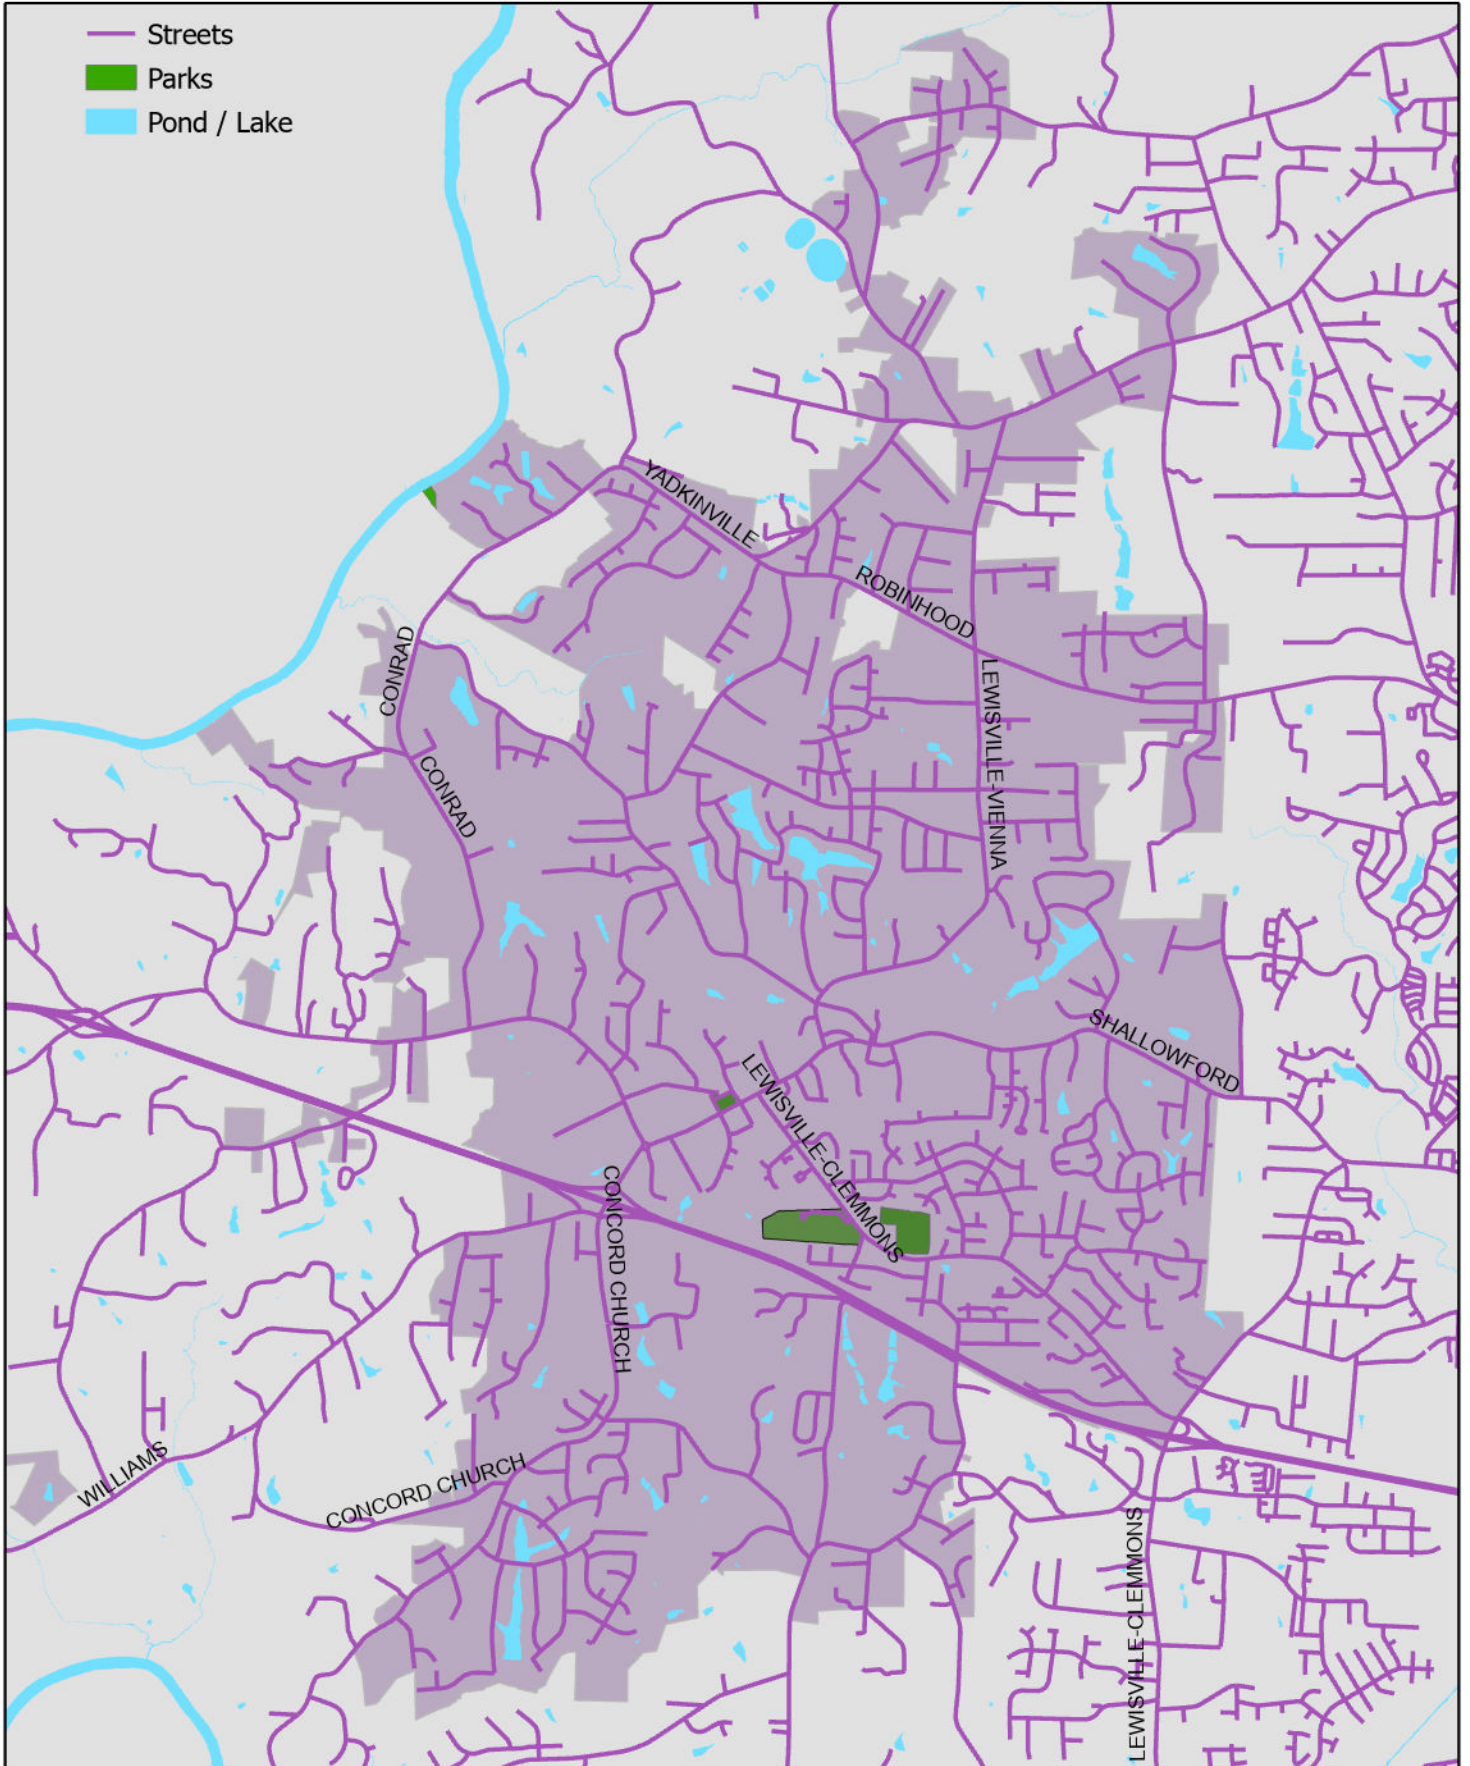

LEWISVILLE URBAN ARCHERY 2025

NO HUNTING IN PUBLIC PARKS

0 0.25 0.5 1 Miles

LEWISVILLE PLANNING: FOR ILLUSTRATION PURPOSES ONLY